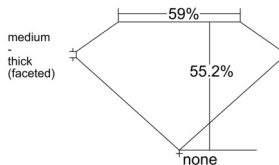

GIA®

FACSIMILE

GIA REPORT

7542095536

Verify this report at GIA.edu

GIA NATURAL DIAMOND DOSSIER®

November 26, 2025
GIA Report Number 7542095536
Shape and Cutting Style ..... Pear Brilliant
Measurements ..... 7.23 x 4.52 x 2.49 mm

GRADING RESULTS

Carat Weight ..... 0.50 carat
Color Grade ..... D
Clarity Grade VS1

ADDITIONAL GRADING INFORMATION

Polish ..... Excellent
Symmetry ..... Very Good
Fluorescence ..... None
Clarity Characteristics ..... Crystal, Needle, Pinpoint
Inscription(s): GIA 7542095536

PROPORTIONS

Profile not to actual proportions

GRADING SCALES

GIA COLOR SCALE		GIA CLARITY SCALE			
COLORLESS	D	VERY VERY SLIGHTLY INCLUDED	FLAWLESS		
	E		INTERNALLY FLAWLESS		
	F	VERY SLIGHTLY INCLUDED	VVS₁		
	G		VVS₂		
	H		VS₁		
	NEAR COLORLESS	I	SLIGHTLY INCLUDED	VS₂	
		J		SI₁	
		FAINT	K	INCLUDED	SI₂
			L		I₁
			M		I₂
VERT LIGHT	N	LIGHT	I₃		
	O				
	P				
	Q				
	R