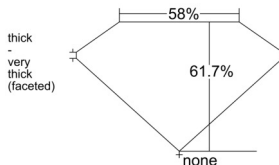

GIA®

FACSIMILE

GIA REPORT

7556186251

Verify this report at GIA.edu

GIA NATURAL DIAMOND DOSSIER®

May 05, 2026
GIA Report Number 7556186251
Shape and Cutting Style ..... Heart Brilliant
Measurements ..... 5.21 x 6.13 x 3.78 mm

GRADING RESULTS

Carat Weight ..... 0.70 carat
Color Grade ..... G
Clarity Grade VS1

ADDITIONAL GRADING INFORMATION

Polish ..... Excellent
Symmetry ..... Excellent
Fluorescence ..... Faint
Clarity Characteristics ..... Feather
Inscription(s): GIA 7556186251

PROPORTIONS

Profile not to actual proportions