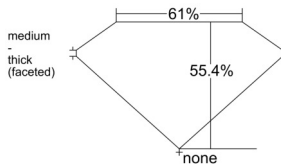

GIA®

FACSIMILE

GIA REPORT 7558108222

Verify this report at GIA.edu

GIA NATURAL DIAMOND DOSSIER®

April 24, 2026
GIA Report Number 7558108222
Shape and Cutting Style ..... Heart Brilliant
Measurements ..... 5.61 x 6.28 x 3.48 mm

GRADING RESULTS

Carat Weight ..... 0.70 carat
Color Grade ..... G
Clarity Grade VS2

ADDITIONAL GRADING INFORMATION

Polish ..... Excellent
Symmetry ..... Excellent
Fluorescence ..... None
Clarity Characteristics ..... Cloud, Crystal
Inscription(s): GIA 7558108222

PROPORTIONS

Profile not to actual proportions

GRADING SCALES

GIA COLOR SCALE		GIA CLARITY SCALE	
COLORLESS	D	VERY VERY SLIGHTLY INCLUDED	FLAWLESS
	E		INTERNALLY FLAWLESS
	F		VVS₁
	G		VVS₂
	H		VS₁
	I		VS₂
	J		SI₁
	K		SI₂
	L		I₁
	M		I₂
NEAR COLORLESS	N	SLIGHTLY INCLUDED	I₃
	O		
	P		
	Q		
FAINT	R	INCLUDED	
	S		
	T		
	U		
VERT LIGHT	V		
	W		
	X		
	Y		
LIGHT	Z